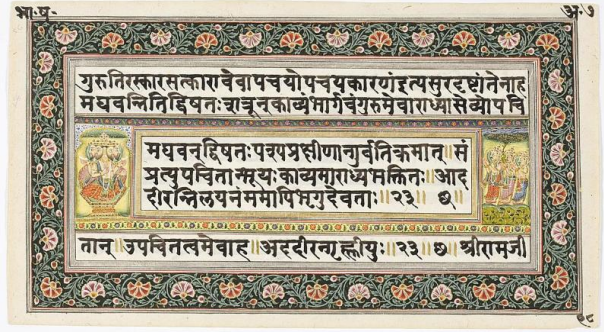

Basic Detail Report

The worship of the Hindu god Brahma, from an unidentified manuscript

Date

approx. 1800-1900

Materials

Opaque watercolors on paper

Dimensions

H. 7 in x W. 13 in, H. 17.8 cm x W. 33.0 cm (image)