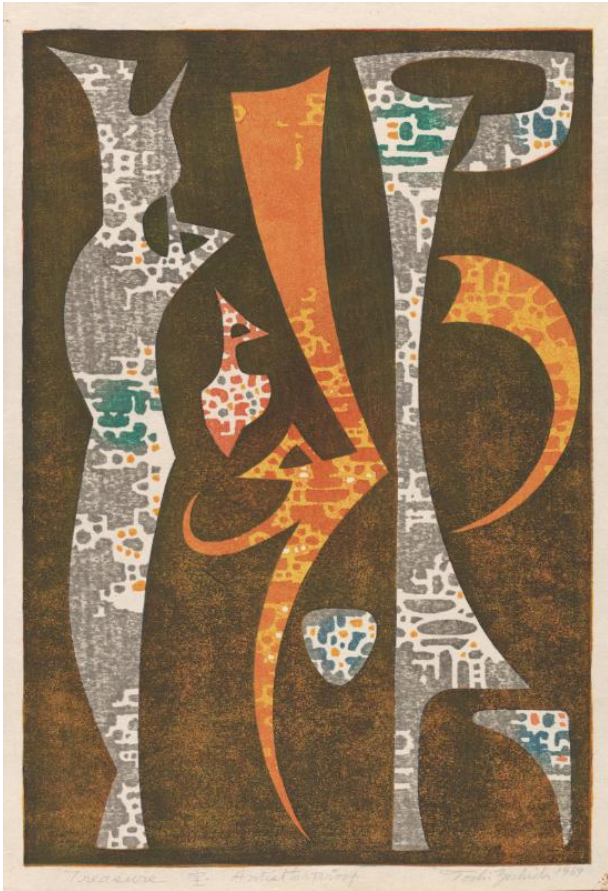

Basic Detail Report

Treasure

Date

1969

Primary Maker

Yoshida Toshi

Materials

Ink and colors on paper

Dimensions

H. 14 3/8 in × W. 9 7/8 in, H. 36.5 cm × W. 25.1 cm
(overall); H. 15 1/2 in × W. 10 3/4 in, H. 39.4 cm × W.
27.3 cm (image)

Object number

2024.11