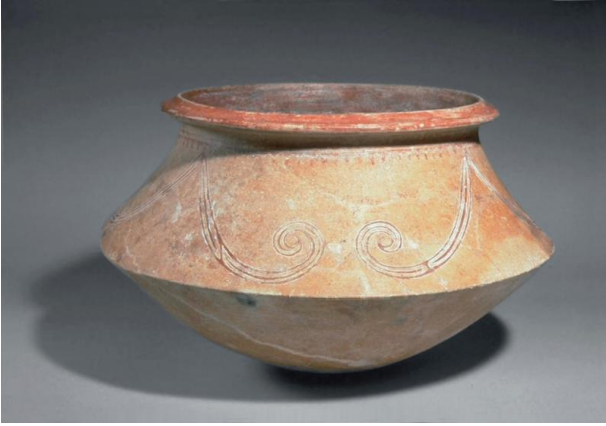

Basic Detail Report

Object number

B80P3

Sharp-shouldered bowl

Date

perhaps 100 BCE-100 CE

Materials

Earthenware with painted decoration

Dimensions

H. 9 1/8 in x Diam. 15 1/2 in, H. 23.2 cm x Diam. 39.4 cm