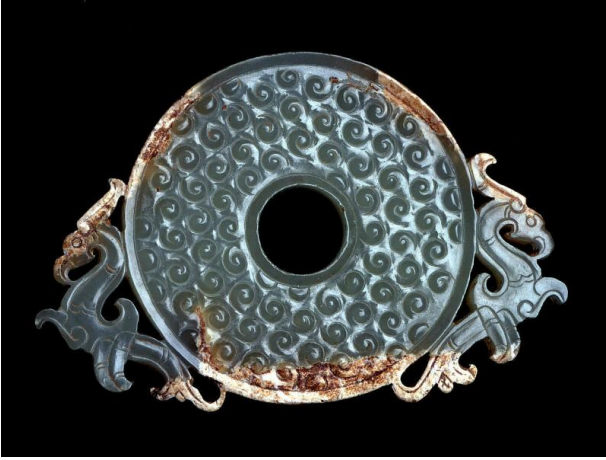

# Basic Detail Report

---

Diam. of hole 5/16 in

**Object number**

B60J742

## Phoenixes presenting a disk in an ancient style

**Date**

1900-1950

**Materials**

Nephrite

**Dimensions**

Diam. 1 1/2 in x W. 2 1/4 in, Diam. 3.81 cm x W. 5.72 cm;