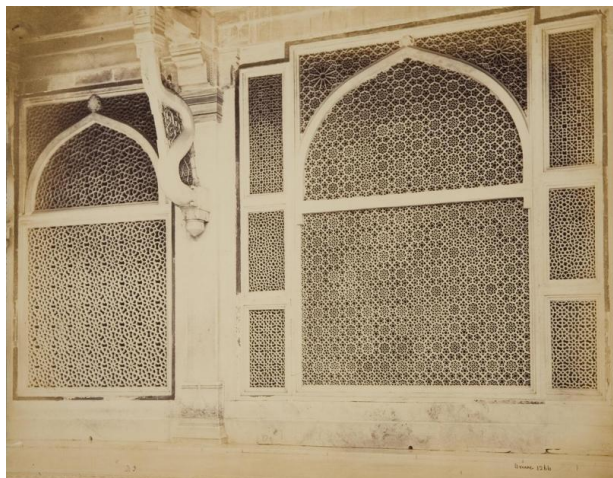

Basic Detail Report

Facade detail, Chisti tomb

Date

approx. 1863-1870

Primary Maker

Samuel Bourne

Materials

Albumen silver print

Dimensions

H. 9 1/4 in x W. 11 1/2 in, H. 23.5 cm x W. 29.2 cm

Object number

2005.64.380