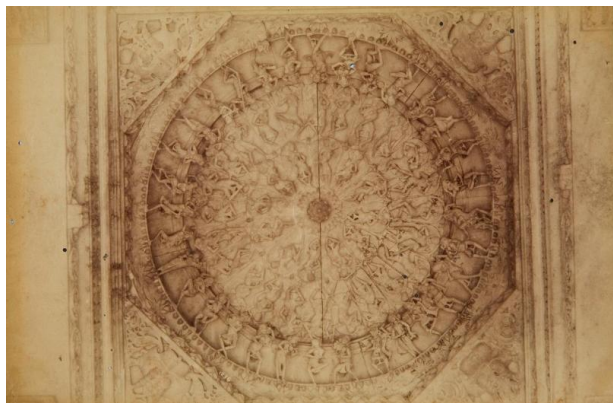

Basic Detail Report

Marble ceiling in Dilwara Temple, Abu

Date

approx. 1875-1900

Primary Maker

Lala Deen Dayal

Materials

Albumen silver print

Dimensions

H. 5 in x W. 7 3/4 in. H. 12.7 cm x W. 19.7 cm

Object number

2005.64.618