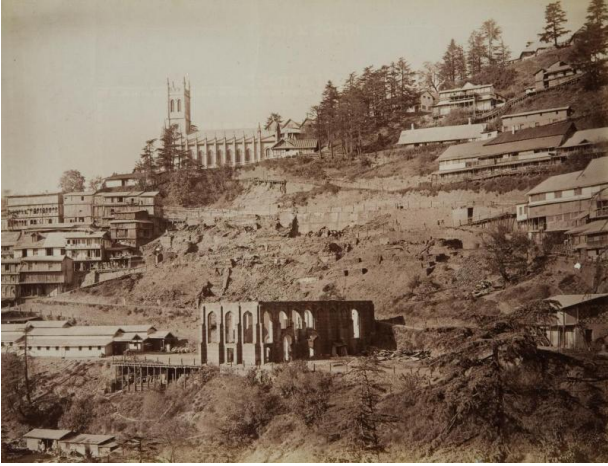

Basic Detail Report

2005.64.571

The burnt part of the bazaar, Simla

Date

approx. 1875-1925

Materials

Albumen silver print

Dimensions

H. 8 in x W. 10 5/8 in, H. 20.3 cm x W. 27.0 cm

Object number