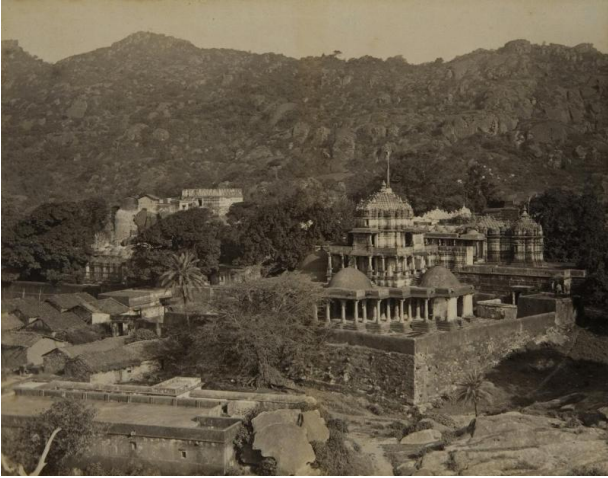

Basic Detail Report

Dilwarra [sic] Temples, Mount Abu

Date

approx. 1875-1900

Materials

Albumen silver print

Dimensions

H. 7 1/8 in x W. 9 1/8 in, H. 18.1 cm x W. 23.2 cm