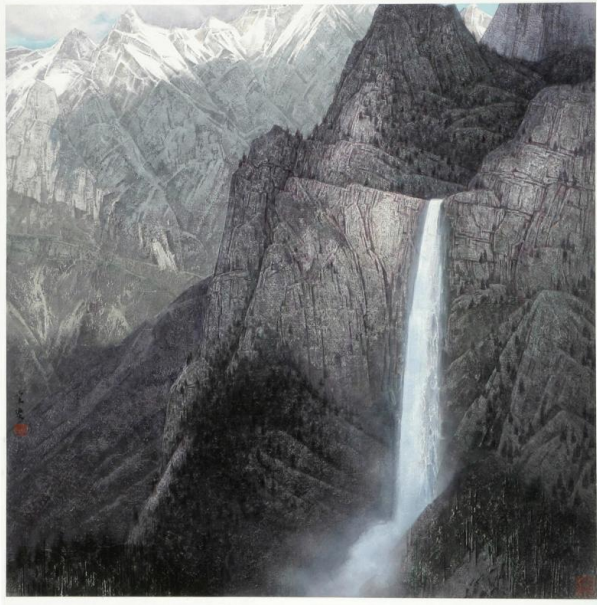

Basic Detail Report

2008.21

The Mountain Forest

Date

1998

Primary Maker

Song Di

Materials

Ink and colors on paper

Dimensions

Image: H. 26 3/4 in × W. 26 3/4 in (67.9 cm × 67.9 cm)

Overall: H. 34 7/8 in × W. 34 7/8 in (88.6 cm × 88.6 cm)

Object number