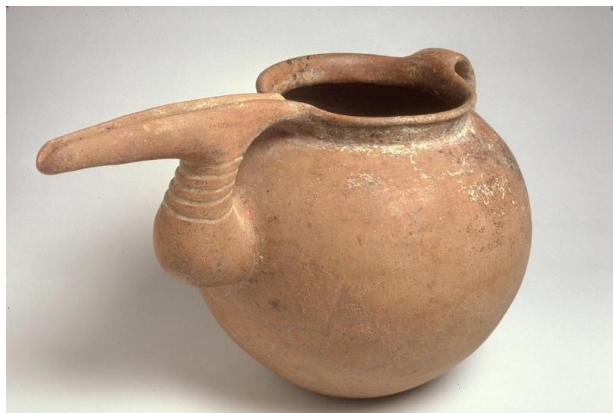

Basic Detail Report

Beak-spouted vessel

Date

approx. 1400-900 BCE

Materials

Orange brown earthenware

Dimensions

H. 8 in x L. 13 1/8 in x Diam. 8 1/4 in, H. 20.3 cm x L. 33.3 cm x Diam. 20.9 cm

Object number

B78P6