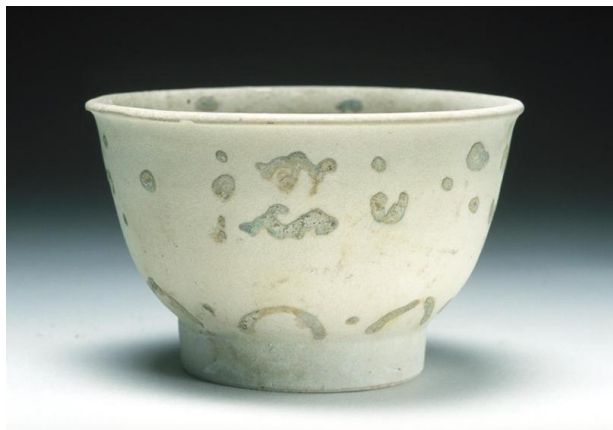

Basic Detail Report

Object number
2010.491

Cup found inside a storage jar from the Hoi An shipwreck

Date

approx. 1450-1550

Materials

Stoneware with cobalt decoration under glaze

Dimensions

H. 2 1/4 in x Diam. 3 in, H. 5.7 cm x Diam. 7.6 cm