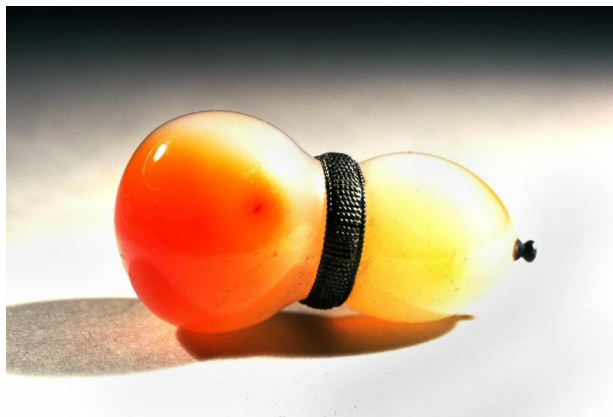

Basic Detail Report

Object number

B70Y638

Gourd

Date

approx. 1800-1900

Materials

Agate with silver fittings

Dimensions

W. 2.6 cm x D. 5.1 cm