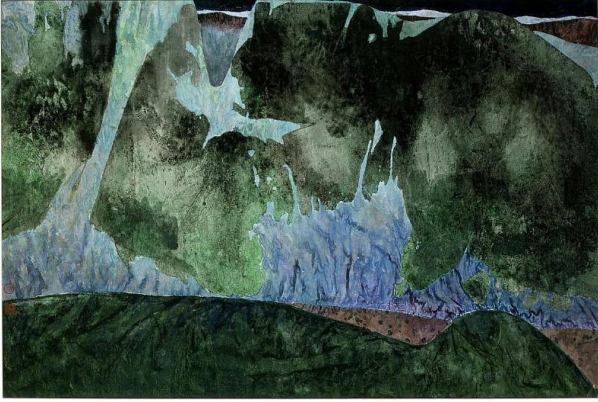

Basic Detail Report

Landscape

Date

approx. 1980-1990

Primary Maker

Yang Yanping

Materials

Ink and colors on paper

Dimensions

Image: H. 23 13/16 in × W. 36 in (60.5 cm × 91.4 cm) Overall: H. 28 1/2 in × W. 40 in (72.4 cm × 101.6 cm)

Object number

2001.27