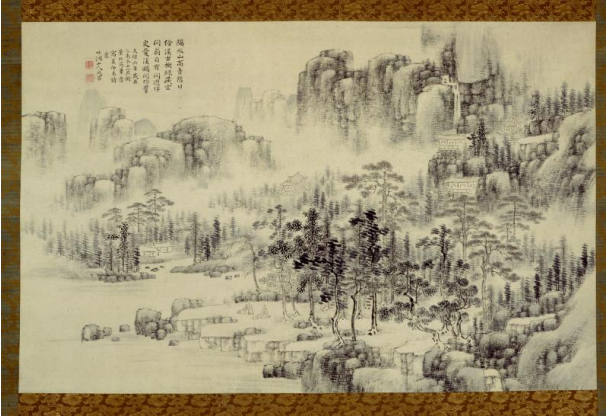

Basic Detail Report

Landscape

Date

1835

Primary Maker

Nakabayashi Chikuto

Materials

Ink on paper

Dimensions

H. 22 3/4 in x W. 36 in, H. 57.8 cm x W. 91.4 cm (image)

Object number

B67D16