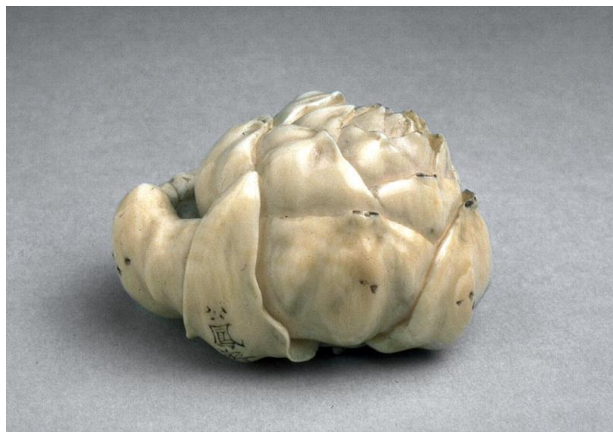

# Basic Detail Report

---

H. 2.7 cm x W. 4.3 cm

**Object number**

B70Y126

## **Edible lily root**

**Date**

1820-1907

**Primary Maker**

Kohosai

**Materials**

Elephant ivory

**Dimensions**