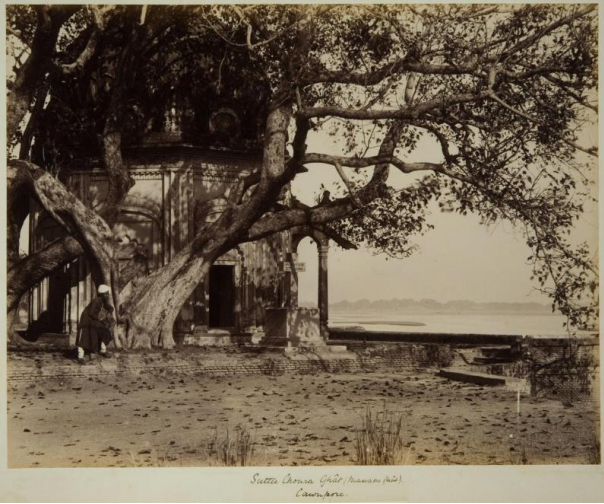

Basic Detail Report

2005.64.222

Sutte Chawra Ghat, Cawnpore

Date

1860-1870

Materials

Albumen silver print

Dimensions

H. 10 1/2 in x W. 11 7/8 in, H. 26.7 cm x W. 30.2 cm
(overall)

Object number