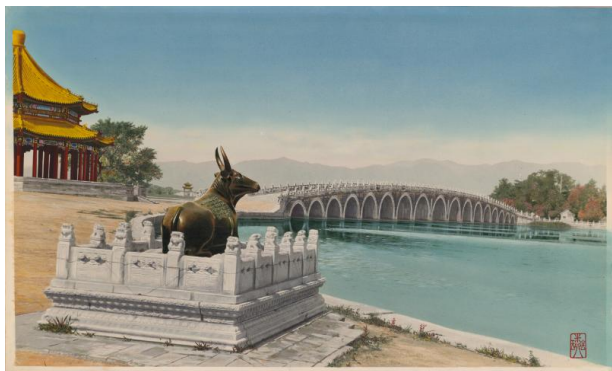

Basic Detail Report

Bronze Bull, Summer Palace, Beijing

Date

before 1927

Materials

Tinted photograph

Dimensions

H. 11 in x W. 18 1/4 in, H. 27.9 cm x W. 46.3 cm

Object number

B60M505